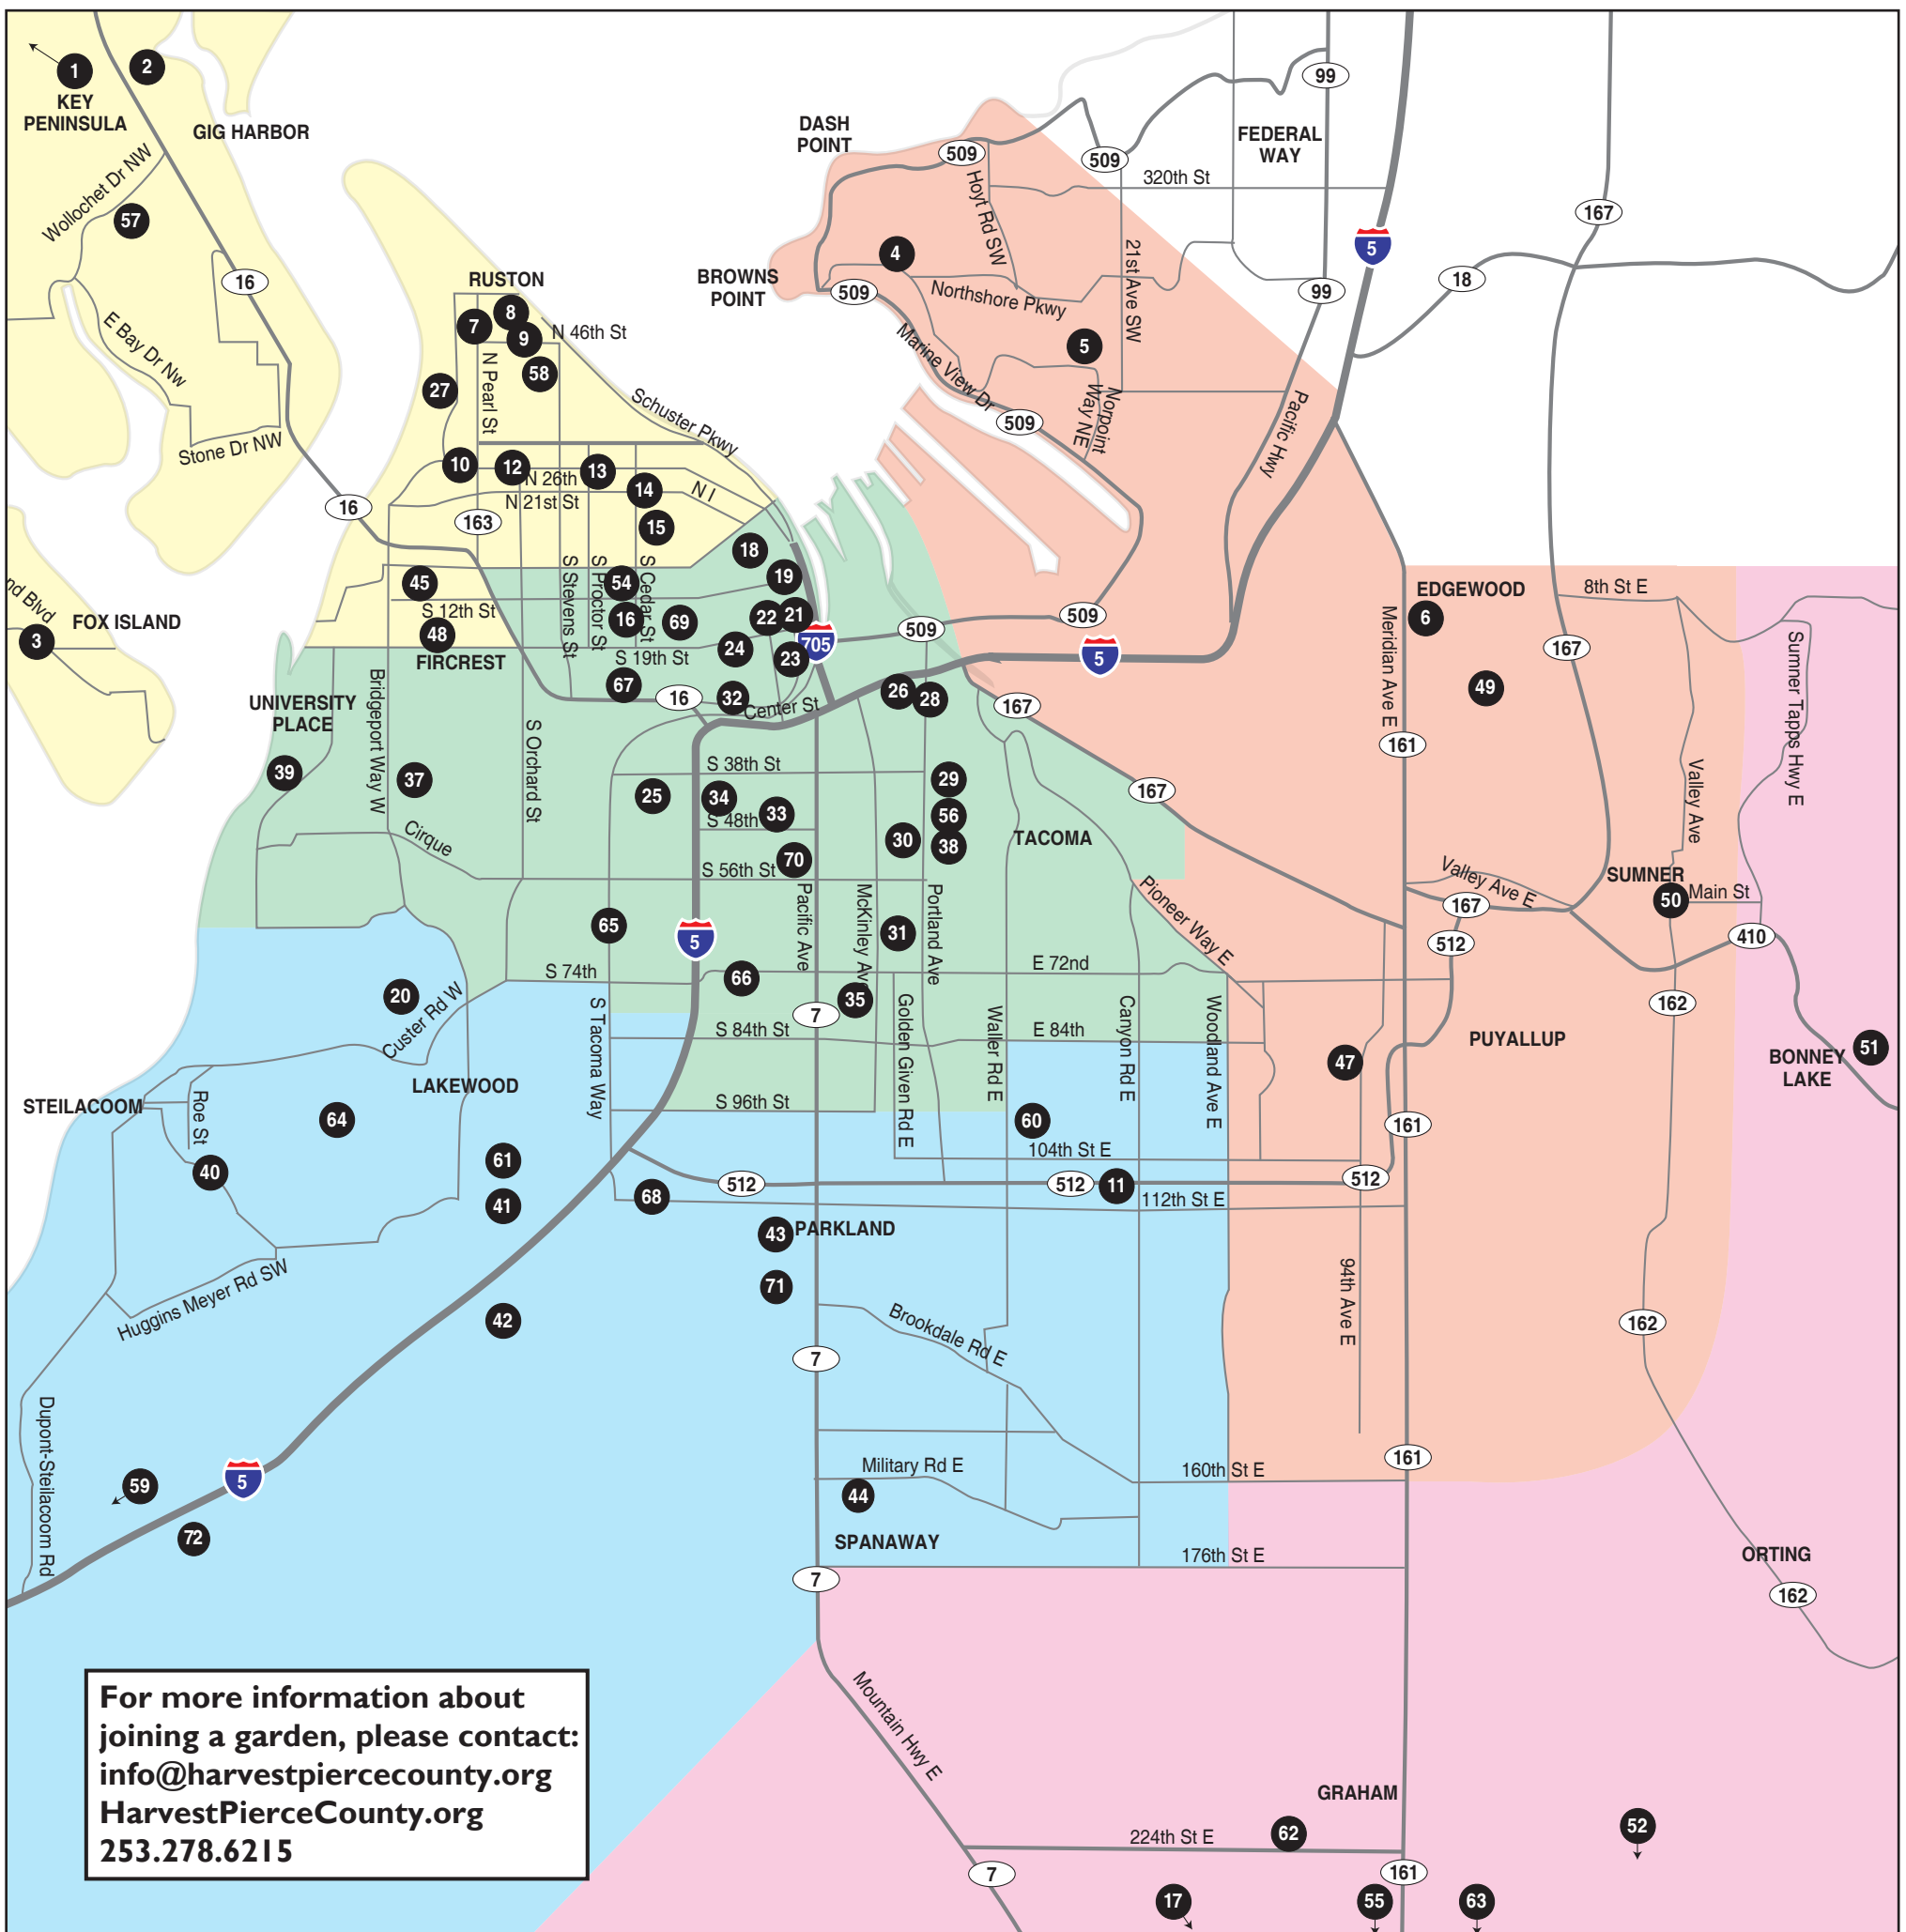

Community Gardens

- Orchards & Food Forests -

# of Pierce County

Community Gardens are diverse forms of open space that exist throughout Pierce County. Managed by volunteers and other organizations, they are places where neighbors can come together to grow both food and friendships.

For assistance with Russian, Ukrainian or Moldovan languages - please contact Svetlana Melnichuk at 253.389.5363

Para asistencia en español, llame a Barbara Menne a 253.278.8529 or menneb@harbornet.com